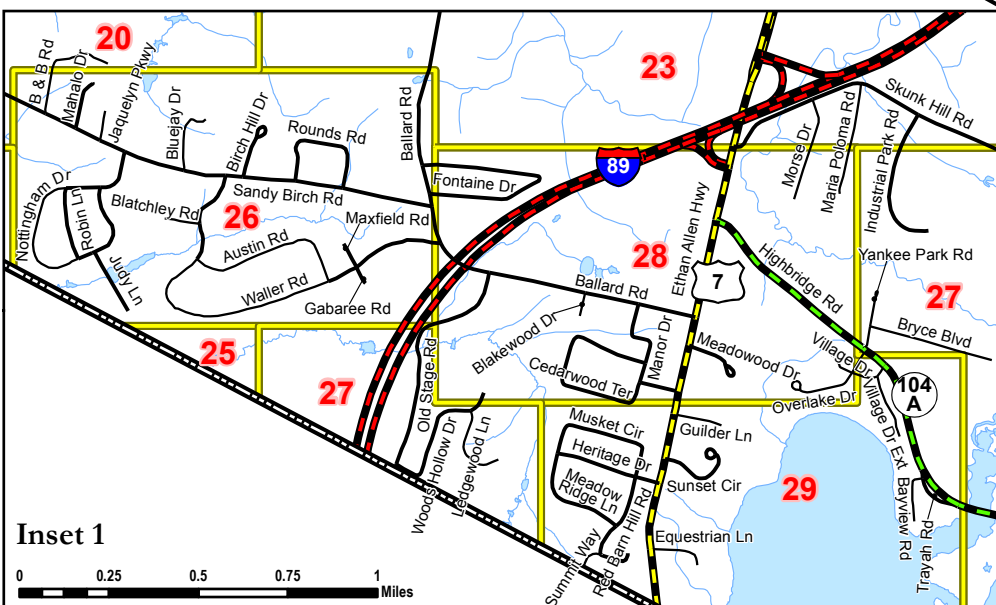

ROAD NAME	GRID	ROAD NAME	GRID	ROAD NAME	GRID	ROAD NAME	GRID
Arrow Head Lake Rd	30, 31, 32	Conger Rd	7, 8, 13	Jaquelyn Pkwy	26	Murrays Rdg	5
Austin Rd	26	Decker Rd	16, 20, 21	Jed Shepard Rd	30	Musket Cir	29
B & B Rd	20, 26	Dee Rd	23	Judy Ln	26	Nottingham Dr	28
Ballard Rd	17, 23, 26, 28	Dewey Dr	13	Kay Dr	30	Oakland Station Rd	8, 14, 17, 18, 23
Bates Rd	20	Dunneaway Dr	13	Kendrick Dr	34	Old Quarry Rd	6
Bayview Rd	29	Equestrian Ln	29	Kirker Dr	5	Old Stage Rd	26, 27, 28
Birch Hill Dr	26	Ethan Allen Hwy	7, 13, 17, 23, 28, 29	Kissane Rd	2	Overlake Dr	27, 28, 29
Blake Rd	30	Falco Rd	31	Lake Brook Dr	5	Pattee Hill Rd	16, 17
Blakewood Dr	28	Falls Rd	5, 6	Ledge Hill Dr	10, 11	Pelletier Dr	2
Blatchley Rd	26	Ferrand Rd	2	Ledgewood Ln	27	Peppers Way	5
Bluejay Dr	26	Fontaine Dr	26, 28	Mahalo Dr	26	Plains Rd	16, 17, 21
Bovat Rd	24, 30	Fox Haven Ln	6	Manor Dr	28	Polly Hubbard Rd	10, 12, 13
Bradley Hill Rd	15, 16, 21	Gabaree Rd	26	Manor Dr	28	Red Barn Hill Rd	29
Bronson Rd	2, 3, 7	Georgia Middle Rd	12, 16, 21	Manor Dr	28	Reynolds Rd	12, 13, 17
Bryce Blvd	27	Georgia Mountain Rd	30, 32	Manor Dr	28	Rhodeside Acres	22
Bullock Rd	15, 19	Georgia Shore Rd	2, 5, 6, 9, 10, 11, 15, 19, 34	Manor Dr	28	Ridgeview Dr	22
Burland Dr	5, 12	Goodrich Hill Rd	18	Maria Poloma Rd	23, 28	Ridgeview Dr Ext	22
Cadieux Rd	17	Guildler Ln	29	Maxfield Rd	26	Ridgeview Dr Ext	22
Cadieux Rd Ext	17	Heritage Dr	29	McKinlee Ln	12, 16	Riverview Ct	14
Campano Dr	34	Hibbard Rd	20, 22	Meadow Ridge Ln	29	Robert Newton Rd	13
Carpenter Hill Rd	17	Highbridge Rd	27, 28, 29, 30	Meadowood Dr	28	Robin Ln	26
Cary Rd	13, 14	Horseshoe Barn Rd	5, 7	Mill River Rd	6, 7	Rock Island Rd	5
Cedarwood Ter	28, 29	Hotchkiss Pl	21	Mills Rd	15, 19	Rounds Rd	26
Champ View Rd	9	Industrial Park Rd	23, 27	Minnowbrook Rd	15	Sand Hill Ext	21
Cline Rd	5, 6, 12	Interstate 89	14, 18, 23, 24, 26, 27, 28	Montcalm Rd	16	Sand Hill Rd	20, 21, 22
				Morse Dr	23, 28	Sandy Birch Rd	20, 26
						Silver Lake Rd	24, 30
						Skunk Hill Rd	23, 27, 30
						Sodom Rd	20, 23
						Spoooner Rd	24, 30
						Stone Bridge Rd	21, 22
						Summit Way	29
						Sunset Cir	29
						Sweeney Farm Rd	11
						Sweeney Farm Rd N	11
						The Cedars	6
						The Pines	6
						The Pines N	6
						Town Common Rd N	17
						Town Common Rd S	17
						Trayah Rd	29
						Village Dr	28, 29
						Village Dr Ext	29
						Waller Rd	26, 28
						Webster Ln	17
						White Farm Dr	15
						Wilder Dr	7
						Woods Hollow Rd	27
						Yankee Park Rd	27