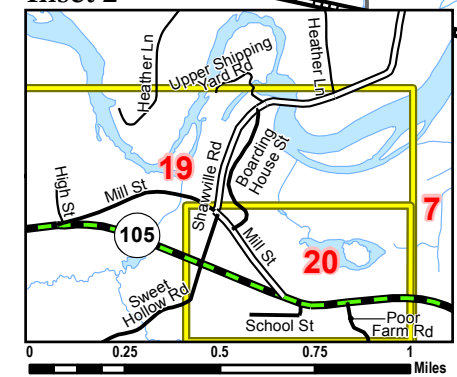

TOWN OF SHELDON

Vermont Coordinate System
Transverse Mercator, NAD 83.
For planning purposes only.
Prepared by:
Northwest Regional
Planning Commission
155 Lake Street
St. Albans, VT 05478
802.524.5958
www.nrpcvt.com
February, 2011.

Inset 3

See Inset 2

See Inset 1

See Inset 3

ROAD NAME	GRID	ROAD NAME	GRID	ROAD NAME	GRID
Bailey Dr	18	Forest Hts Rd	8	Poor Farm Rd	7, 12, 19, 20
Bedard Rd	12, 21	Gilman Rd	5, 9, 10	Reed Rd	13
Bergeron Rd	7	Gordy Ln	21	Regan Rd	2
Boarding House St	19, 20	Heald Rd	6	Rice Hill Rd	2, 3
Bouchard Rd	13, 22	Heather Ln	7, 19	Riley Rd	17
Bridge St	22	High St	19	Route 78	2, 7, 8
Brookside Dr	7	Hill St	22	Route 105	6, 7, 8, 9, 10, 11, 19, 20, 21
Burns Rd	18	Jacobs Run	12	Route 120	4, 9
Casino Rd	8	Johnson Rd	12	Route 236	4, 9
Cedar Dr	21	Kane Rd	9, 14	Russell Rd	11
Central St	13, 16, 22	Kittell Rd	9, 14, 17	Samson Dr	6
Church St	22	Laurel Dr	22	School St	20
Clark Rd	8	Lumbra Rd	7	Severance Rd	8
Clubhouse Rd	12	Machia Rd	2, 6, 7	Shawville Rd	2, 7, 19, 20
Colton Rd	5, 10	Main St	8, 13, 16, 22	Sheldon Hts Rd	8
Cook Rd	6, 11	Maple Glen Rd	12	Sheldon Woods Rd	12, 13, 22
Cottage St	12	Mc Alpine Ln	14	St Pierre Rd	18
Crowe Hill Rd	13, 14, 22	Meadow Ln	3	Sunrise Ln	6
Danyow Rd	8	Mill St	19, 20	Swamp Rd	14, 15
Deer Run Rd	7, 12	Morey Rd	6, 11	Sweet Hollow Rd	7, 12, 19, 20
Donna Dr	6, 7	Murie Hts	12	Trophy Ln	8
Duffy Hill Rd	15, 18	Nichols Dr	21	Upper Shipping Yard Rd	7, 19
Dunton Rd	3	Park St	12	Woods Hill Rd	6, 11, 21
E Sheldon Rd	9, 10, 13, 14, 15, 22	Patterson Rd	4		
Eldridge Rd	14	Pine Hill Dr	21		
Evergreen Ter	8	Pinewood Dr	8		
Fern Ledge Rd	12	Pleasant St	22		

Inset 1

Inset 2

Legend

- 7 Grid Number
- Grid
- Pond or River
- River, Stream or Brook
- Town Boundary
- State Highway
- Class 2 Town Highway
- Class 3 Town Highway
- Class 4 Town Highway
- Legal Trail
- Private Road