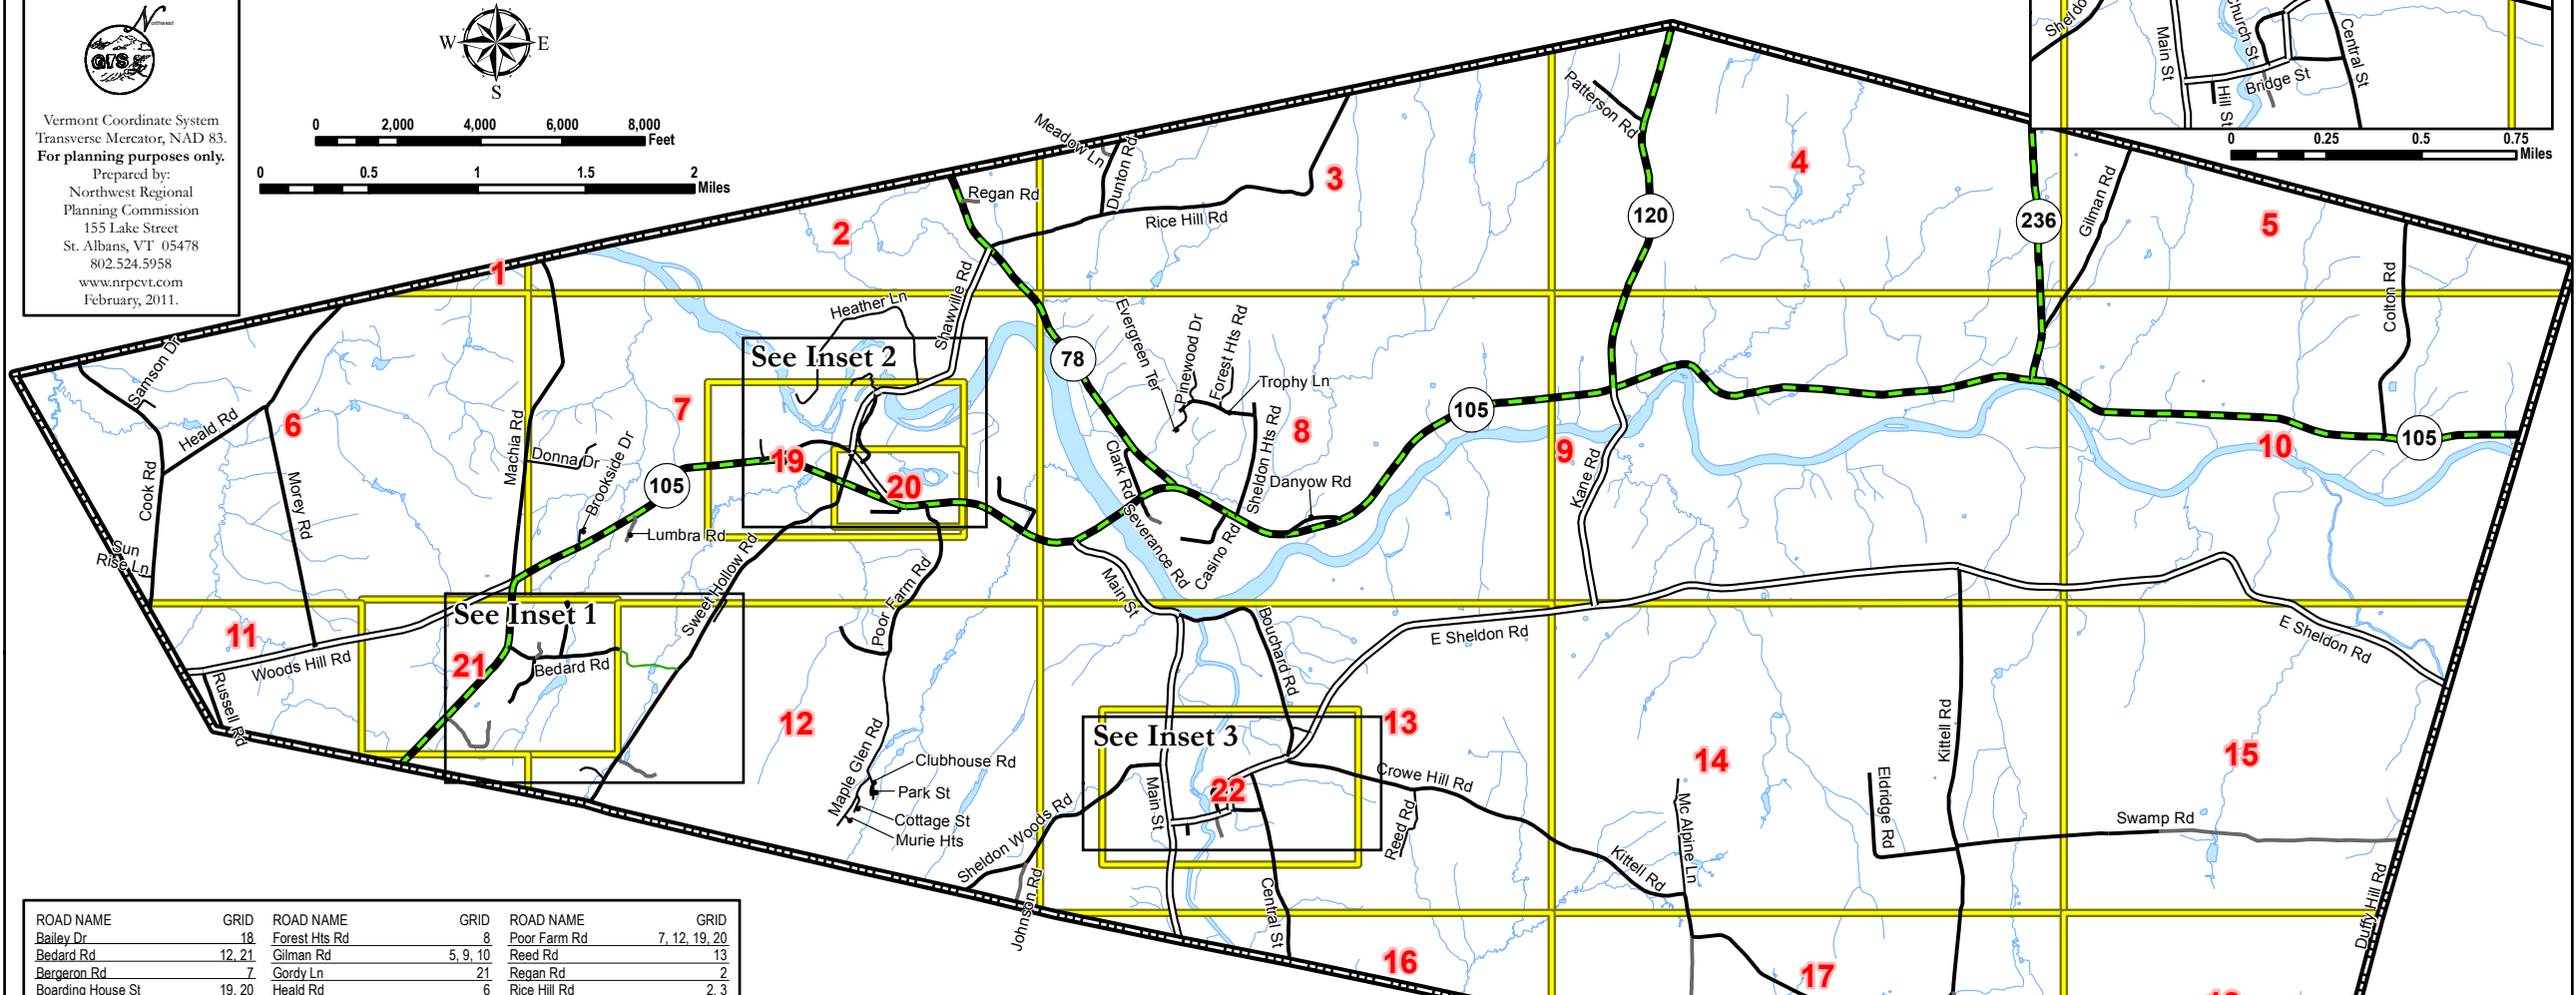

TOWN OF SHELDON

Vermont Coordinate System
Transverse Mercator, NAD 83.
For planning purposes only.
Prepared by:
Northwest Regional
Planning Commission
155 Lake Street
St. Albans, VT 05478
802.524.5958
www.nrpcvt.com
February, 2011.

Inset 3

See Inset 2

See Inset 1

See Inset 3

ROAD NAME	GRID	ROAD NAME	GRID	ROAD NAME	GRID
Bailey Dr	18	Forest Hts Rd	8	Poor Farm Rd	7, 12, 19, 20
Bedard Rd	12, 21	Gilman Rd	5, 9, 10	Reed Rd	13
Bergeron Rd	7	Gordy Ln	21	Regan Rd	2
Boarding House St	19, 20	Heald Rd	6	Rice Hill Rd	2, 3
Bouchard Rd	13, 22	Heather Ln	7, 19	Riley Rd	17
Bridge St	22	High St	19	Route 78	2, 7, 8
Brookside Dr	7	Hill St	22	Route 105	6, 7, 8, 9, 10, 11, 19, 20, 21
Burns Rd	18	Jacobs Run	12	Route 120	4, 9
Casino Rd	8	Johnson Rd	12	Route 236	4, 9
Cedar Dr	21	Kane Rd	9, 14	Russell Rd	11
Central St	13, 16, 22	Kittell Rd	9, 14, 17	Samson Dr	6
Church St	22	Laurel Dr	22	School St	20
Clark Rd	8	Lumbra Rd	7	Severance Rd	8
Clubhouse Rd	12	Machia Rd	2, 6, 7	Shawville Rd	2, 7, 19, 20
Colton Rd	5, 10	Main St	8, 13, 16, 22	Sheldon Hts Rd	8
Cook Rd	6, 11	Maple Glen Rd	12	Sheldon Woods Rd	12, 13, 22
Cottage St	12	Mc Alpine Ln	14	St Pierre Rd	18
Crowe Hill Rd	13, 14, 22	Meadow Ln	3	Sunrise Ln	6
Danyow Rd	8	Mill St	19, 20	Swamp Rd	14, 15
Deer Run Rd	7, 12	Morey Rd	6, 11	Sweet Hollow Rd	7, 12, 19, 20
Donna Dr	6, 7	Murie Hts	12	Trophy Ln	8
Duffy Hill Rd	15, 18	Nichols Dr	21	Upper Shipping Yard Rd	7, 19
Dunton Rd	3	Park St	12	Woods Hill Rd	6, 11, 21
E Sheldon Rd	9, 10, 13, 14, 15, 22	Patterson Rd	4		
Eldridge Rd	14	Pine Hill Dr	21		
Evergreen Ter	8	Pinewood Dr	8		
Fern Ledge Rd	12	Pleasant St	22		

Inset 1

Inset 2

Legend

- 7 Grid Number
- Grid
- Pond or River
- River, Stream or Brook
- Town Boundary
- State Highway
- Class 2 Town Highway
- Class 3 Town Highway
- Class 4 Town Highway
- Legal Trail
- Private Road