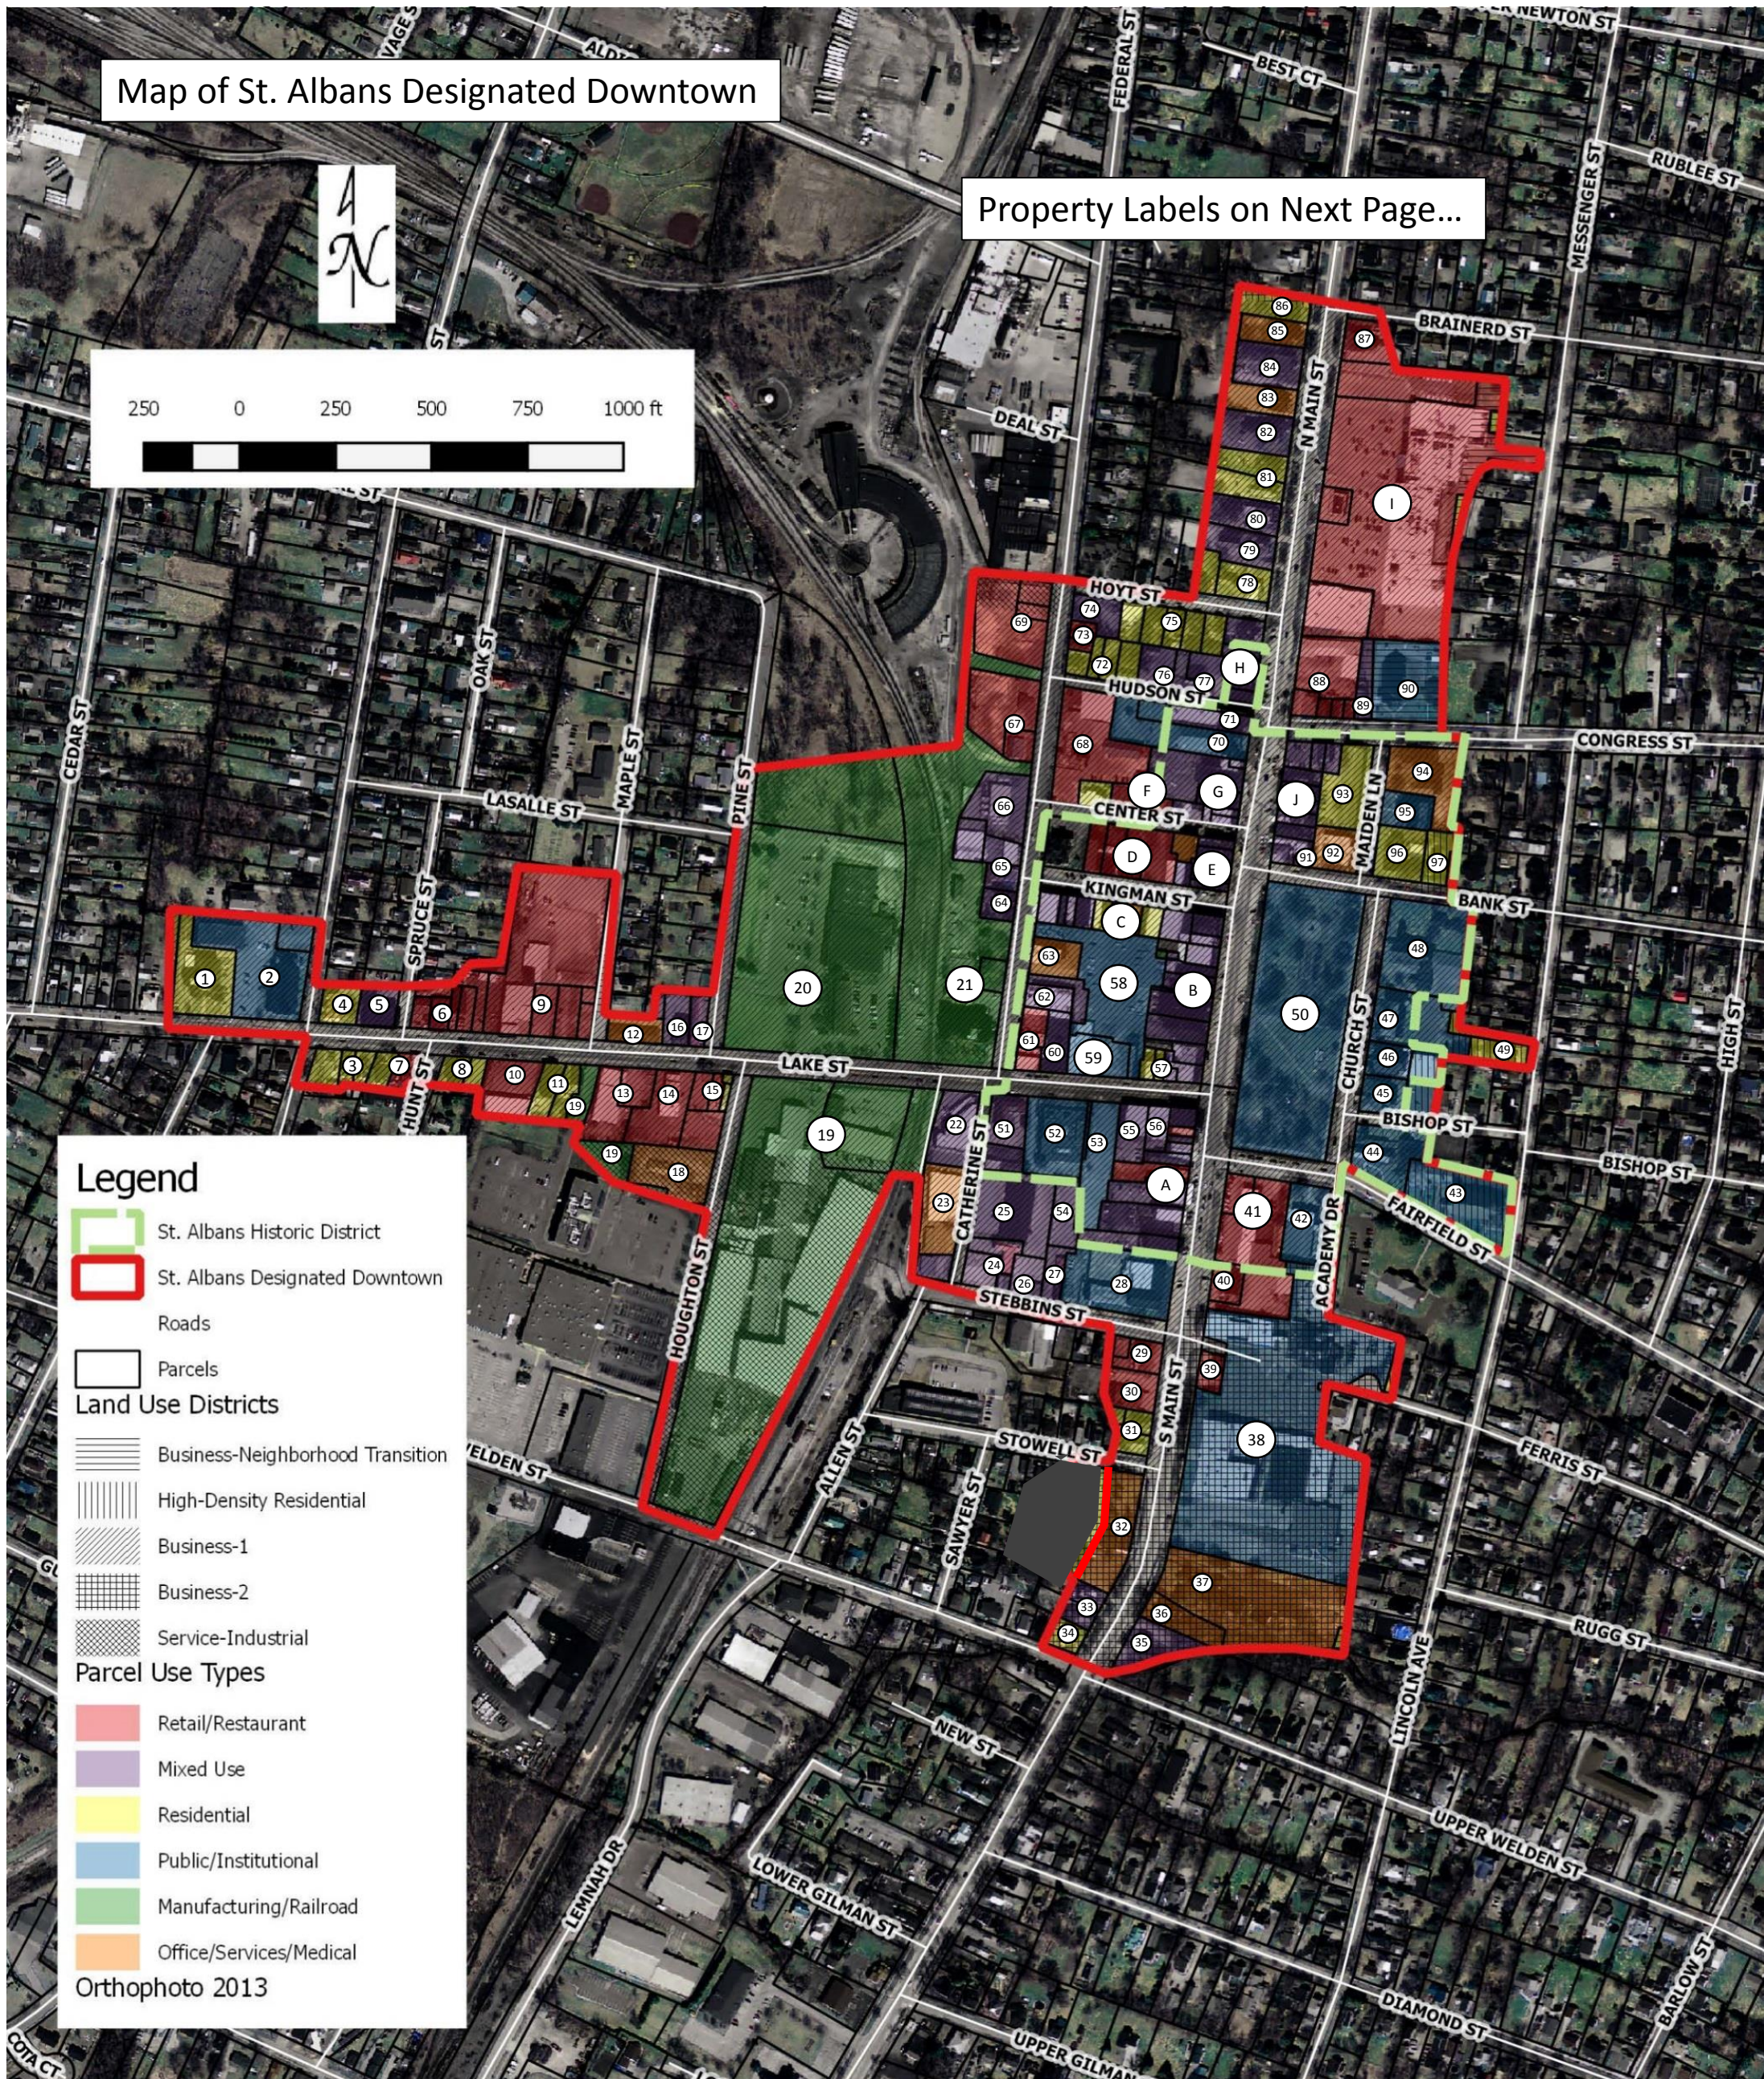

# Map of St. Albans Designated Downtown

Property Labels on Next Page...

## Legend

- St. Albans Historic District
  - St. Albans Designated Downtown
  - Roads
  - Parcels
  - Land Use Districts**
    - Business-Neighborhood Transition
    - High-Density Residential
    - Business-1
    - Business-2
    - Service-Industrial
  - Parcel Use Types**
    - Retail/Restaurant
    - Mixed Use
    - Residential
    - Public/Institutional
    - Manufacturing/Railroad
    - Office/Services/Medical
- Orthophoto 2013