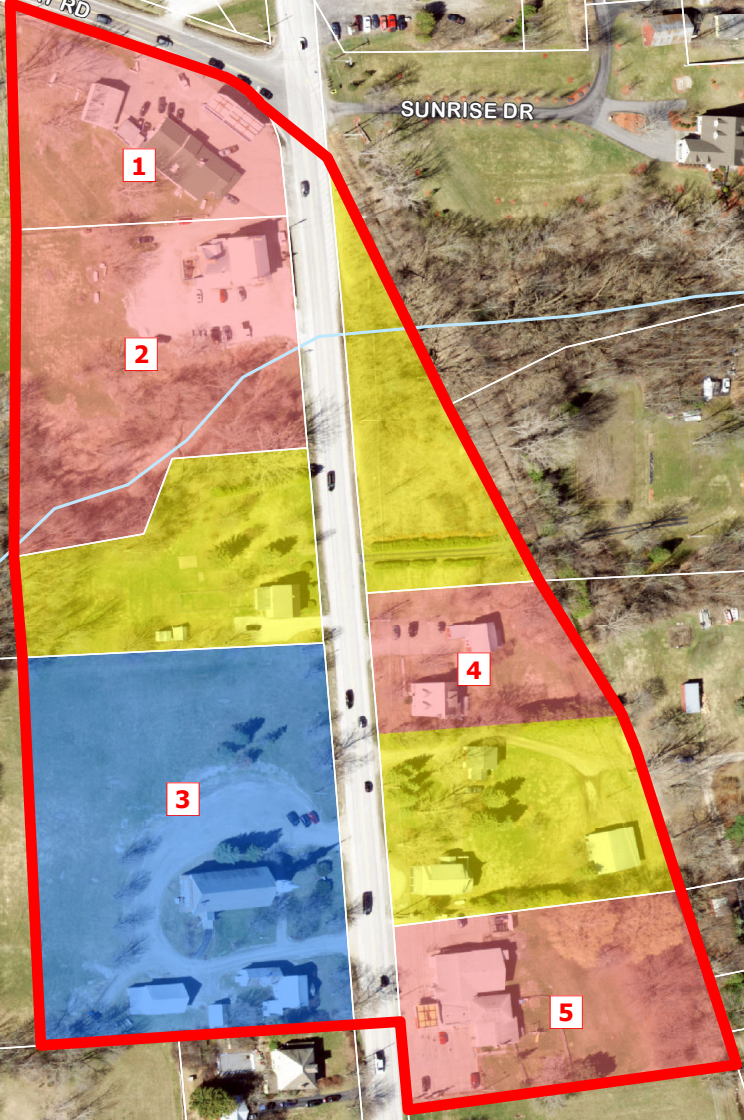

KEELER BAY Village Center Designation

- 1 Simon's Mobil
- 2 McKee's Island Pub & Pizza
- 3 St. Rose of Lima Parish
- 4 Champagne Real Estate
- 5 Keelers Bay Variety Store

- Village Designation Boundary
- Commercial
- Public
- Residential
- Parcel Line (white lines)

Vermont Coordinate System
 Transverse Mercator, NAD 83.
 For planning purposes only.
 Prepared by:
 NRPC
 75 Fairfield Street
 St. Albans, VT 05478
 802-524-5958
 www.nrpcvt.com
 February, 2022